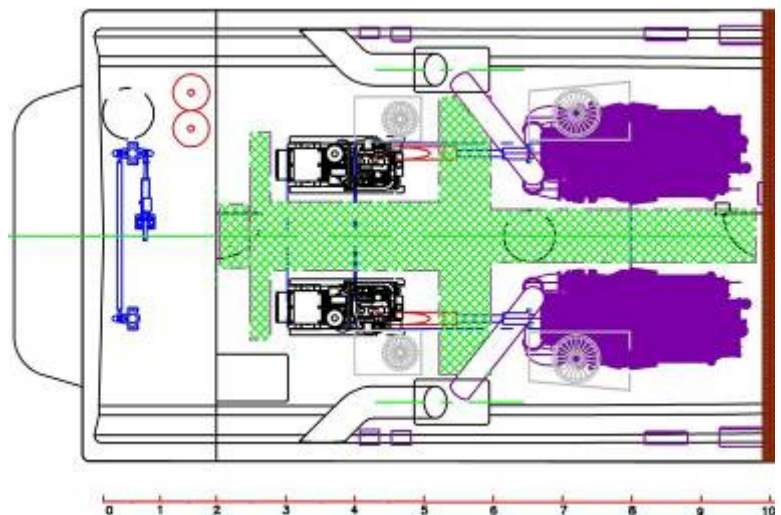

Engine room

1. Wheelhouse
2. Mess
3. WC
4. Office
5. Mess
6. Galley
7. Officers Cabins
8. Crew Cabins
9. WC/Shower
10. Store
11. Corridor