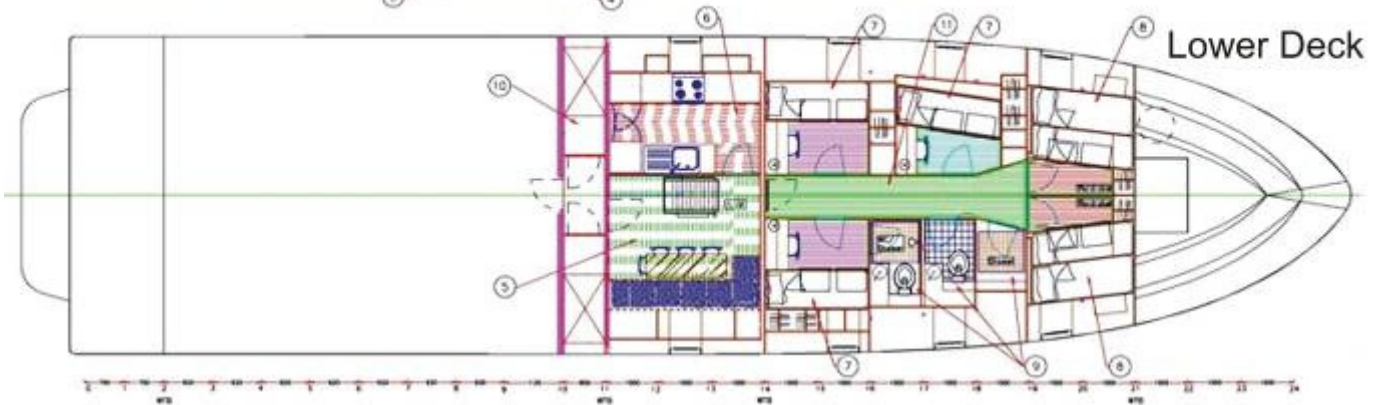

Engine room

1. Wheelhouse
2. Mess
3. WC
4. Office
5. Mess
6. Galley
7. Officers Cabins
8. Crew Cabins
9. WC/Shower
10. Store
11. Corridor