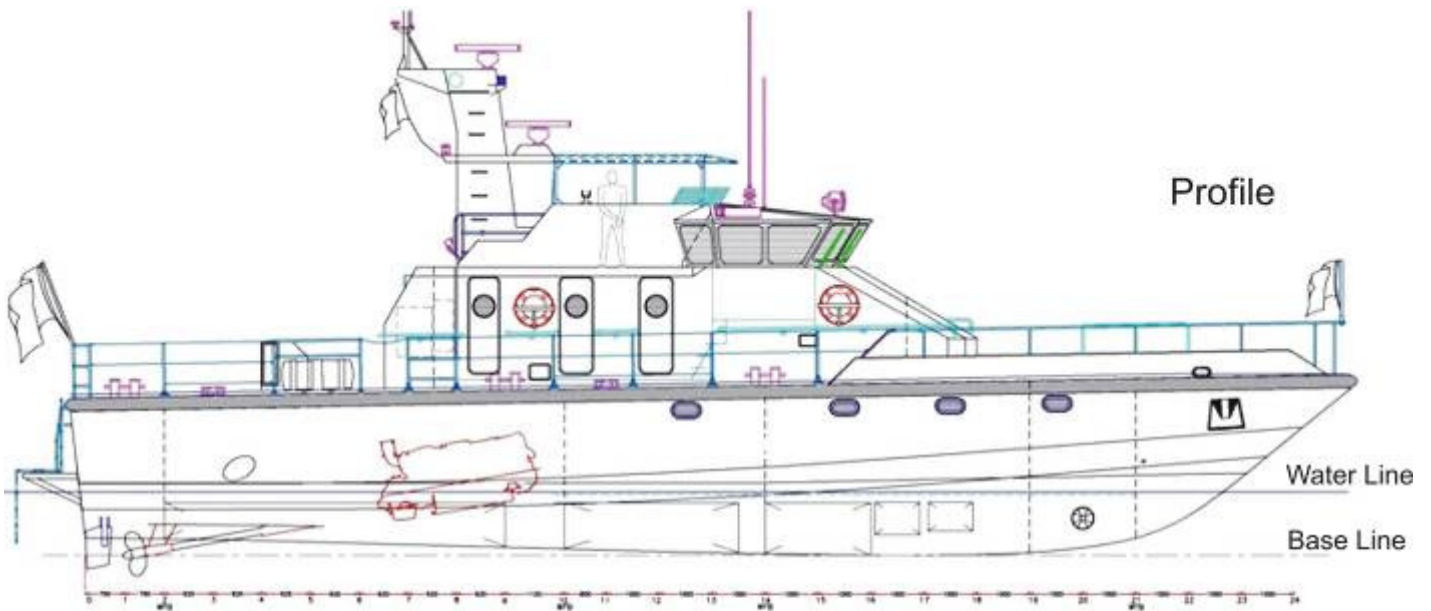

Engine room

1. Wheelhouse
2. Mess
3. WC
4. Office
5. Mess
6. Galley
7. Officers Cabins
8. Crew Cabins
9. WC/Shower
10. Store
11. Corridor