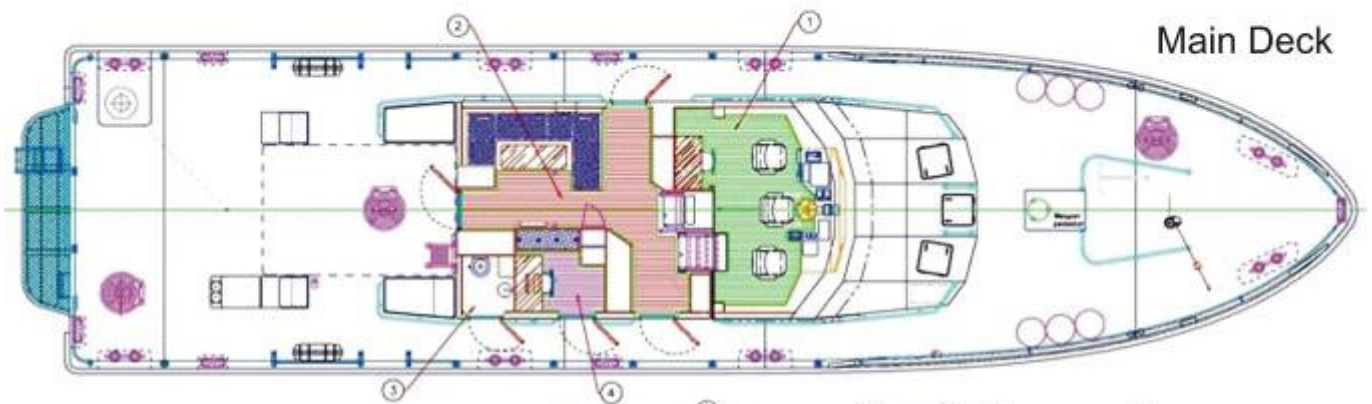

Engine room

1. Wheelhouse
2. Mess
3. WC
4. Office
5. Mess
6. Galley
7. Officers Cabins
8. Crew Cabins
9. WC/Shower
10. Store
11. Corridor