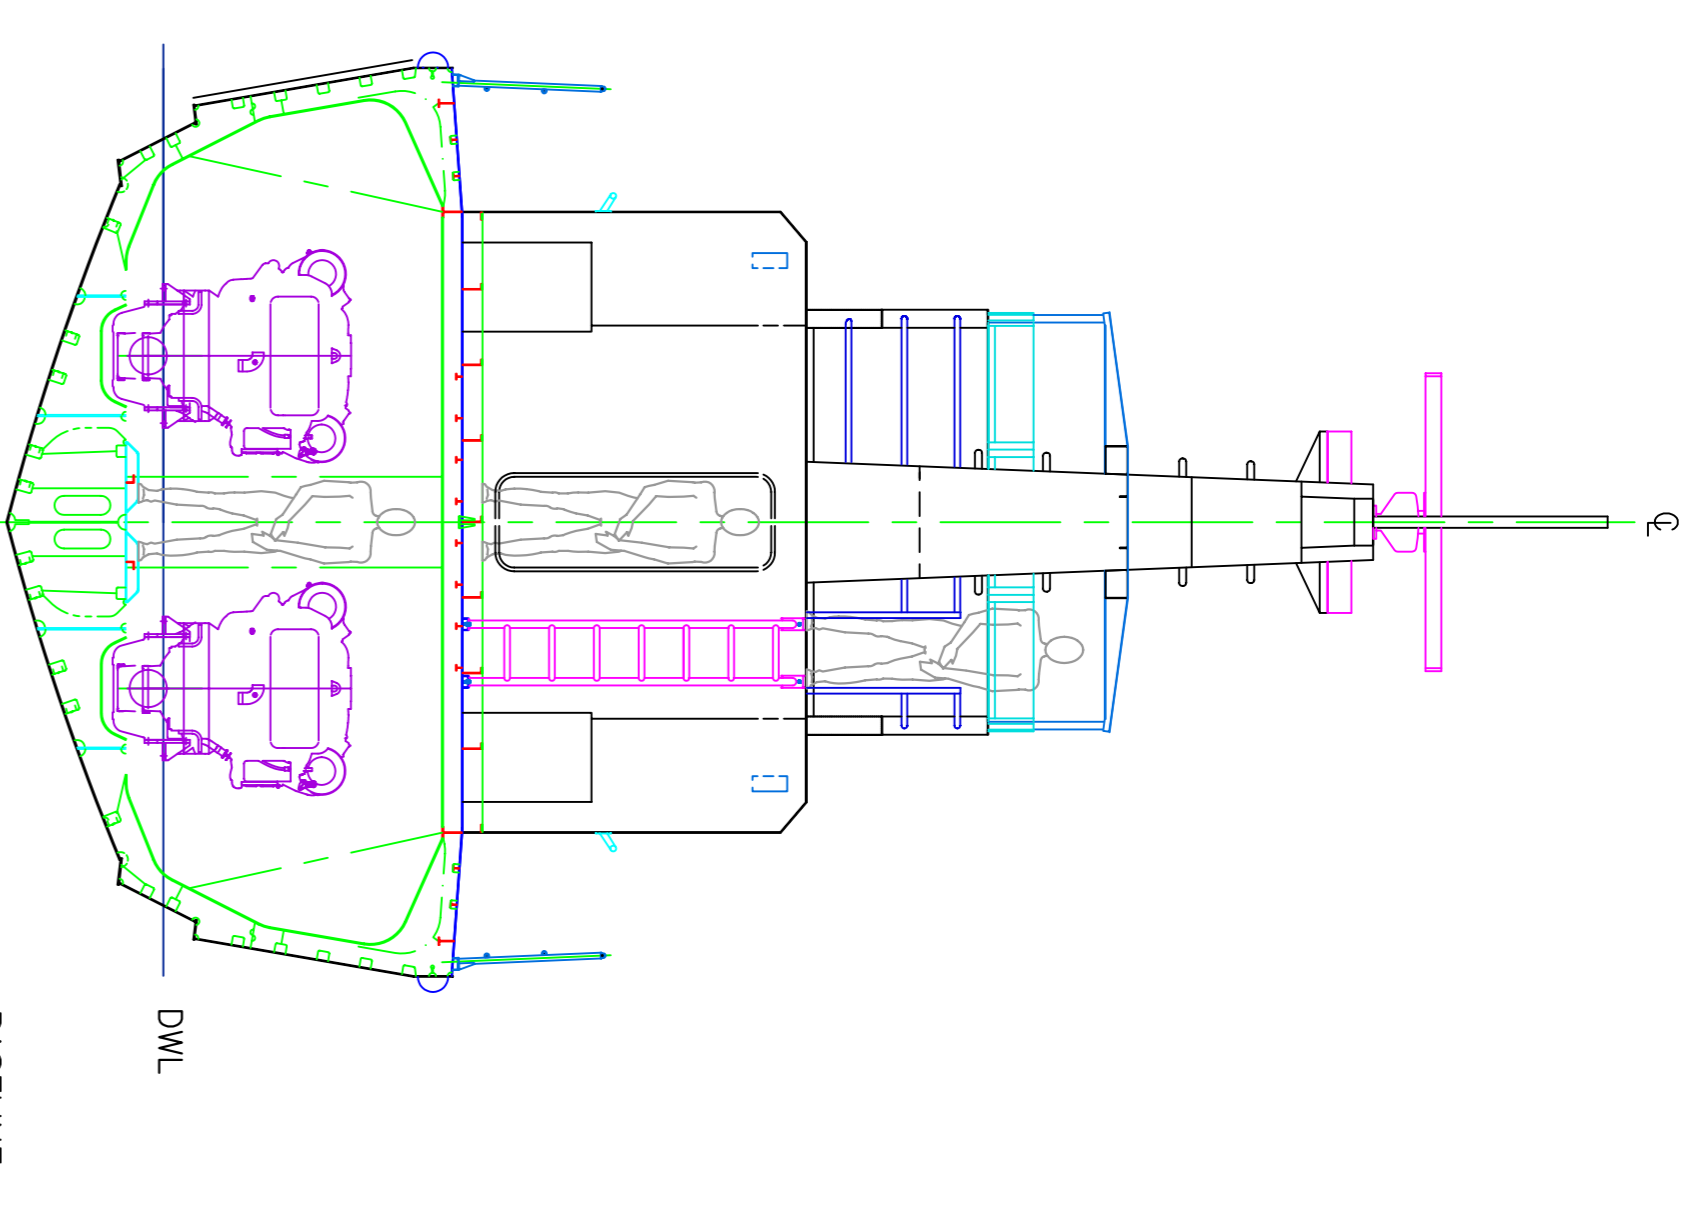

25m POLICE PATROL BOAT

General Arrangement

PARTICULARS

Length Overall	25.1m
Length Hull	24.2m
Length Waterline	21.6m
Beam Overall(Hull)	6.0m
Draught, approx.	1.5m

THIS DOCUMENT IS CONFIDENTIAL

**25m POLICE PATROL BOAT
GENERAL ARRANGEMENT**

Issue - 11/02/10 Scale: 1:50 @ A1 By: AS

CAMARC DESIGN © All rights reserved.

Southern Office:
St. Albans's Hall, 68 Brighton Rd
Sharncliffe, Essex, Ss16 6NQ, England, UK
Tel: +44 (0)1273 333986
Fax: +44 (0)1273 333986
E-Mail: sales@camarc.com
Web: www.camarc.com

Northern Office:
Airedale, Bannock Road, Dunston
Ryhope, Co. Durham, NE30 2SD, UK
Tel: +44 (0)191 269 7551
Fax: +44 (0)191 269 7518
Web: www.camarc.com