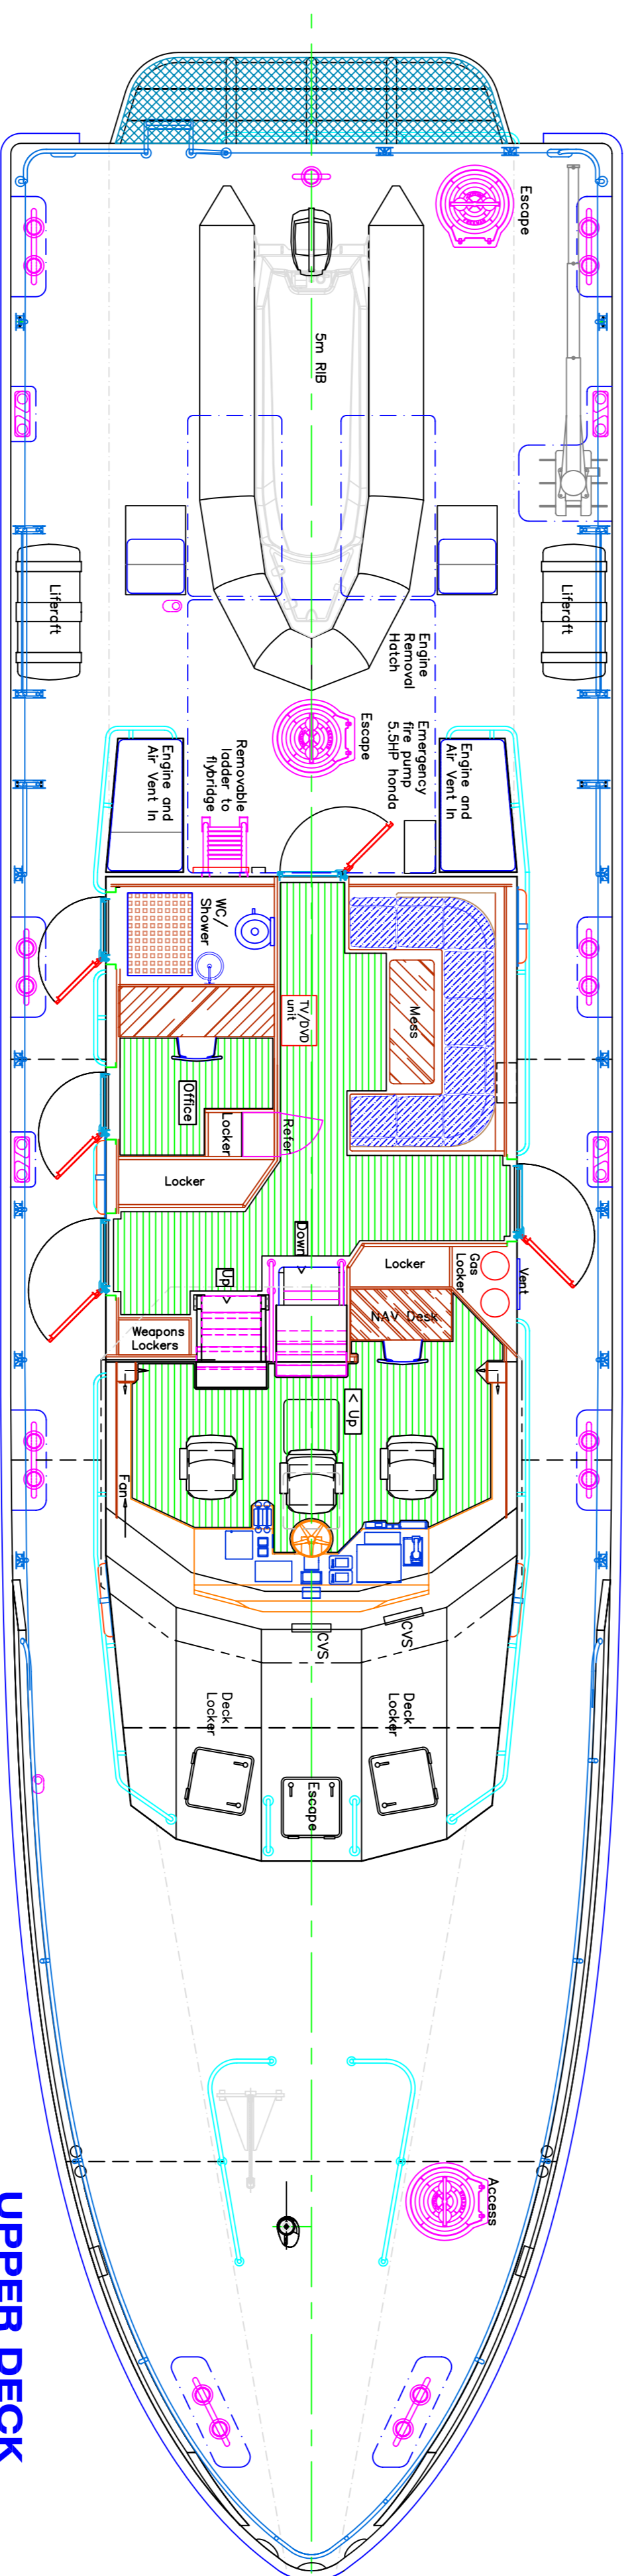

25m POLICE PATROL BOAT

General Arrangement

PARTICULARS

Length Overall	25.1m
Length Hull	24.2m
Length Waterline	21.6m
Beam Overall(Hull)	6.0m
Draught, approx.	1.5m

THIS DOCUMENT IS CONFIDENTIAL

**25m POLICE PATROL BOAT
GENERAL ARRANGEMENT**

Issue - 11/02/10 Scale: 1:50 @ A1 By: AS

CAMARC DESIGN © All rights reserved.

Southern Office:
St. Albans's Hall, 68 Brighton Rd
Sharncliffe, Essex, Ss16 6NQ, England, UK
Tel: +44 (0)1273 333986
Fax: +44 (0)1273 333986
E-Mail: sales@camarc.com
Web: www.camarc.com

Northern Office:
Airedale, Bannock Road, Dunston
Ryhope, Co. Durham, NE30 2SD, UK
Tel: +44 (0)191 269 7551
Fax: +44 (0)191 269 7518
Web: www.camarc.com