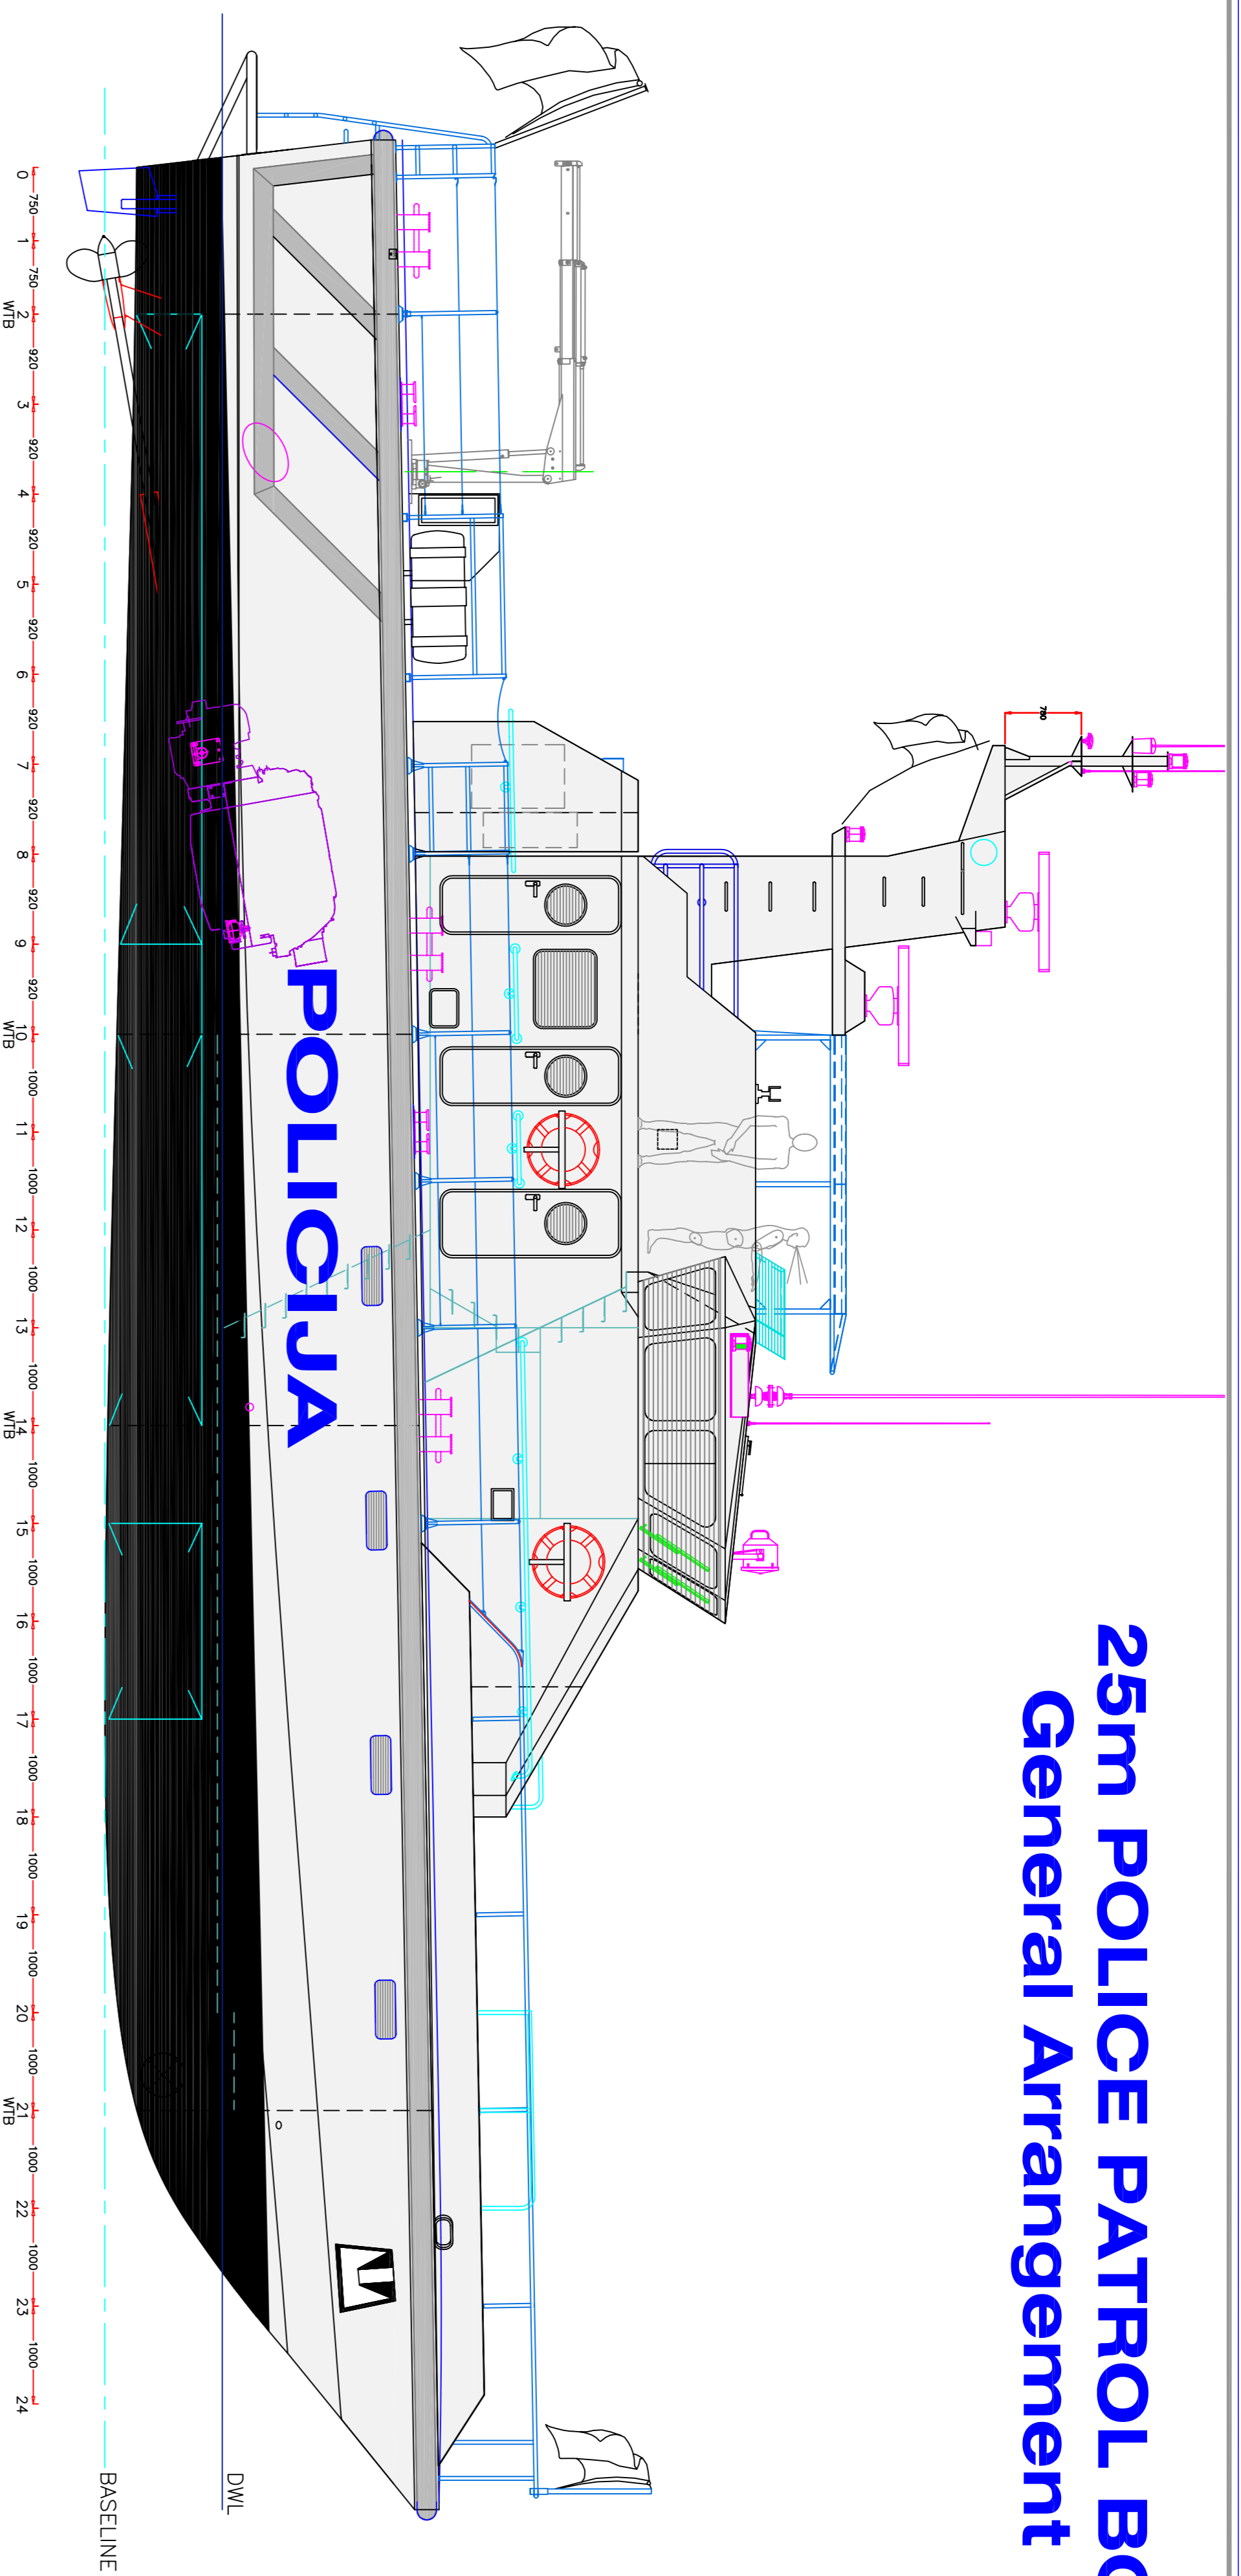

25m POLICE PATROL BOAT

General Arrangement

PARTICULARS

Length Overall	25.1m
Length Hull	24.2m
Length Waterline	21.6m
Beam Overall(Hull)	6.0m
Draught, approx.	1.5m

THIS DOCUMENT IS CONFIDENTIAL

**25m POLICE PATROL BOAT
GENERAL ARRANGEMENT**

Issue - 11/02/10 Scale: 1:50 @ A1 By: AS

CAMARC DESIGN © All rights reserved.

Southern Office:
St. Albans's Hall, 68 Brighton Rd
Sharncliffe, Essex, Ss16 6NQ, England, UK
Tel: +44 (0)1273 333986
Fax: +44 (0)1273 333986
E-Mail: sales@camarc.com
Web: www.camarc.com

Northern Office:
Airedale, Bannock Road, Dunston
Ryhope, Co. Durham, NE30 2SD, UK
Tel: +44 (0)191 269 7551
Fax: +44 (0)191 269 7518
Web: www.camarc.com