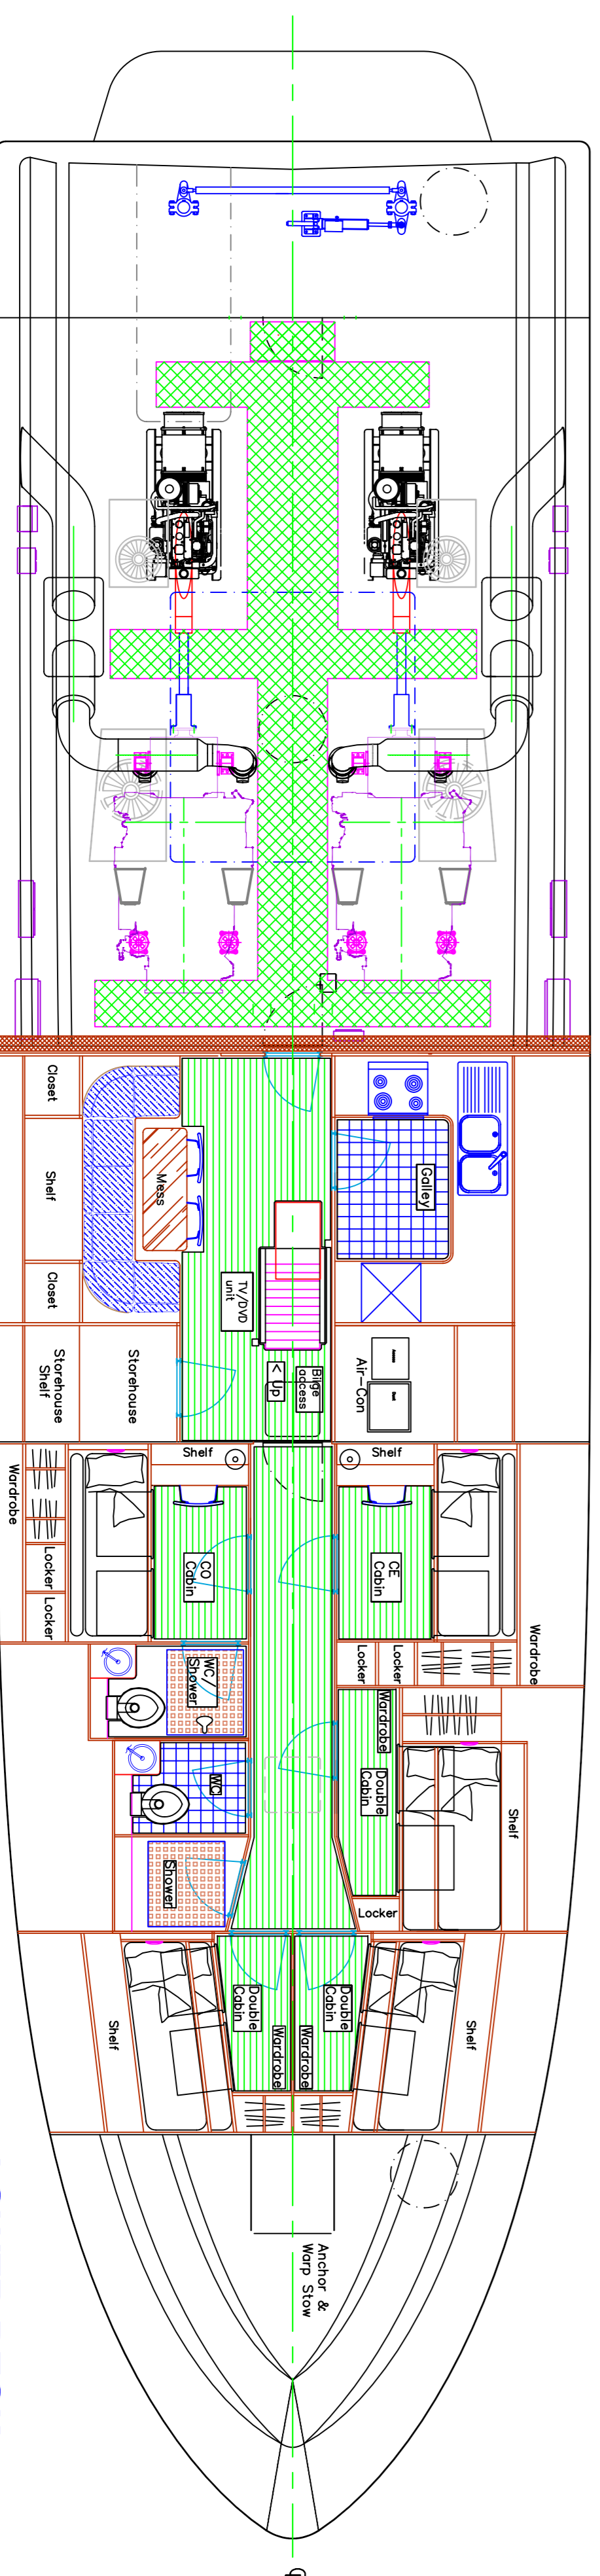

25m POLICE PATROL BOAT

General Arrangement

PARTICULARS

Length Overall	25.1m
Length Hull	24.2m
Length Waterline	21.6m
Beam Overall(Hull)	6.0m
Draught, approx.	1.5m

THIS DOCUMENT IS CONFIDENTIAL

**25m POLICE PATROL BOAT
GENERAL ARRANGEMENT**

Issue - 11/02/10 Scale: 1:50 @ A1 By: AS

CAMARC DESIGN © All rights reserved.

Southern Office:
St. Albans's Hall, 68 Brighton Rd
Sharncliffe, Essex, Ss16 6NQ, England, UK
Tel: +44 (0)1273 333986
Fax: +44 (0)1273 333986
E-Mail: sales@camarc.com
Web: www.camarc.com

Northern Office:
Airedale, Bannock Road, Dunston
Ryhope, Co. Durham, NE30 2SD, UK
Tel: +44 (0)191 269 7551
Fax: +44 (0)191 269 7518
Web: www.camarc.com