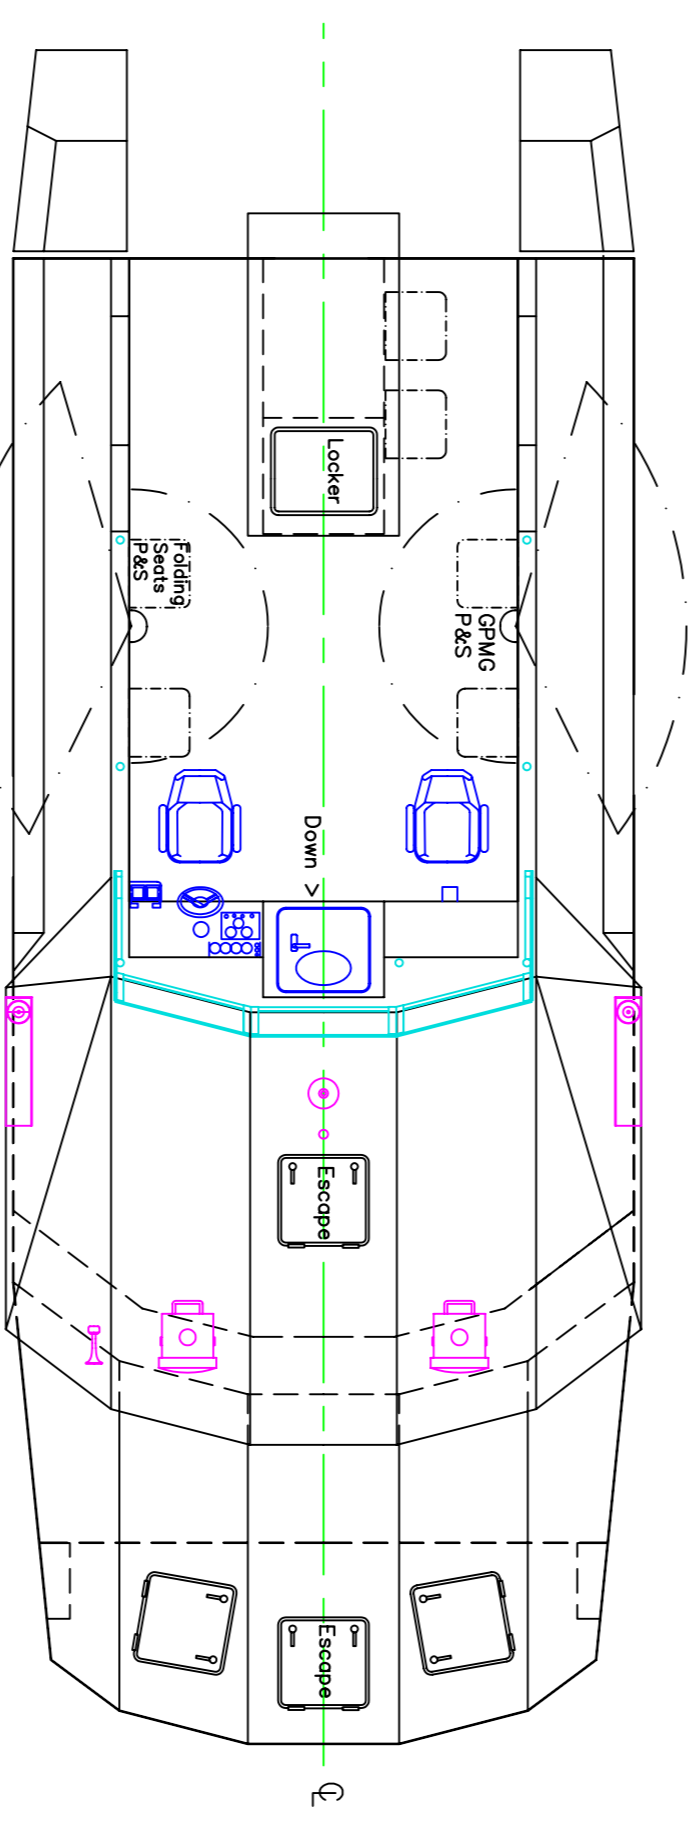

25m POLICE PATROL BOAT

General Arrangement

PARTICULARS

Length Overall	25.1m
Length Hull	24.2m
Length Waterline	21.6m
Beam Overall(Hull)	6.0m
Draught, approx.	1.5m

THIS DOCUMENT IS CONFIDENTIAL

**25m POLICE PATROL BOAT
GENERAL ARRANGEMENT**

Issue - 11/02/10 Scale: 1:50 @ A1 By: AS

CAMARC DESIGN © All rights reserved.

Southern Office:
St. Albans's Hall, 68 Brighton Rd
Sharncliffe, Essex, Ss16 6NQ, England, UK
Tel: +44 (0)1273 333986
Fax: +44 (0)1273 333986
E-Mail: sales@camarc.com
Web: www.camarc.com

Northern Office:
Airedale, Bannock Road, Dunston
Ryhope, Co. Durham, NE30 2SD, UK
Tel: +44 (0)191 269 7551
Fax: +44 (0)191 269 7518
Web: www.camarc.com